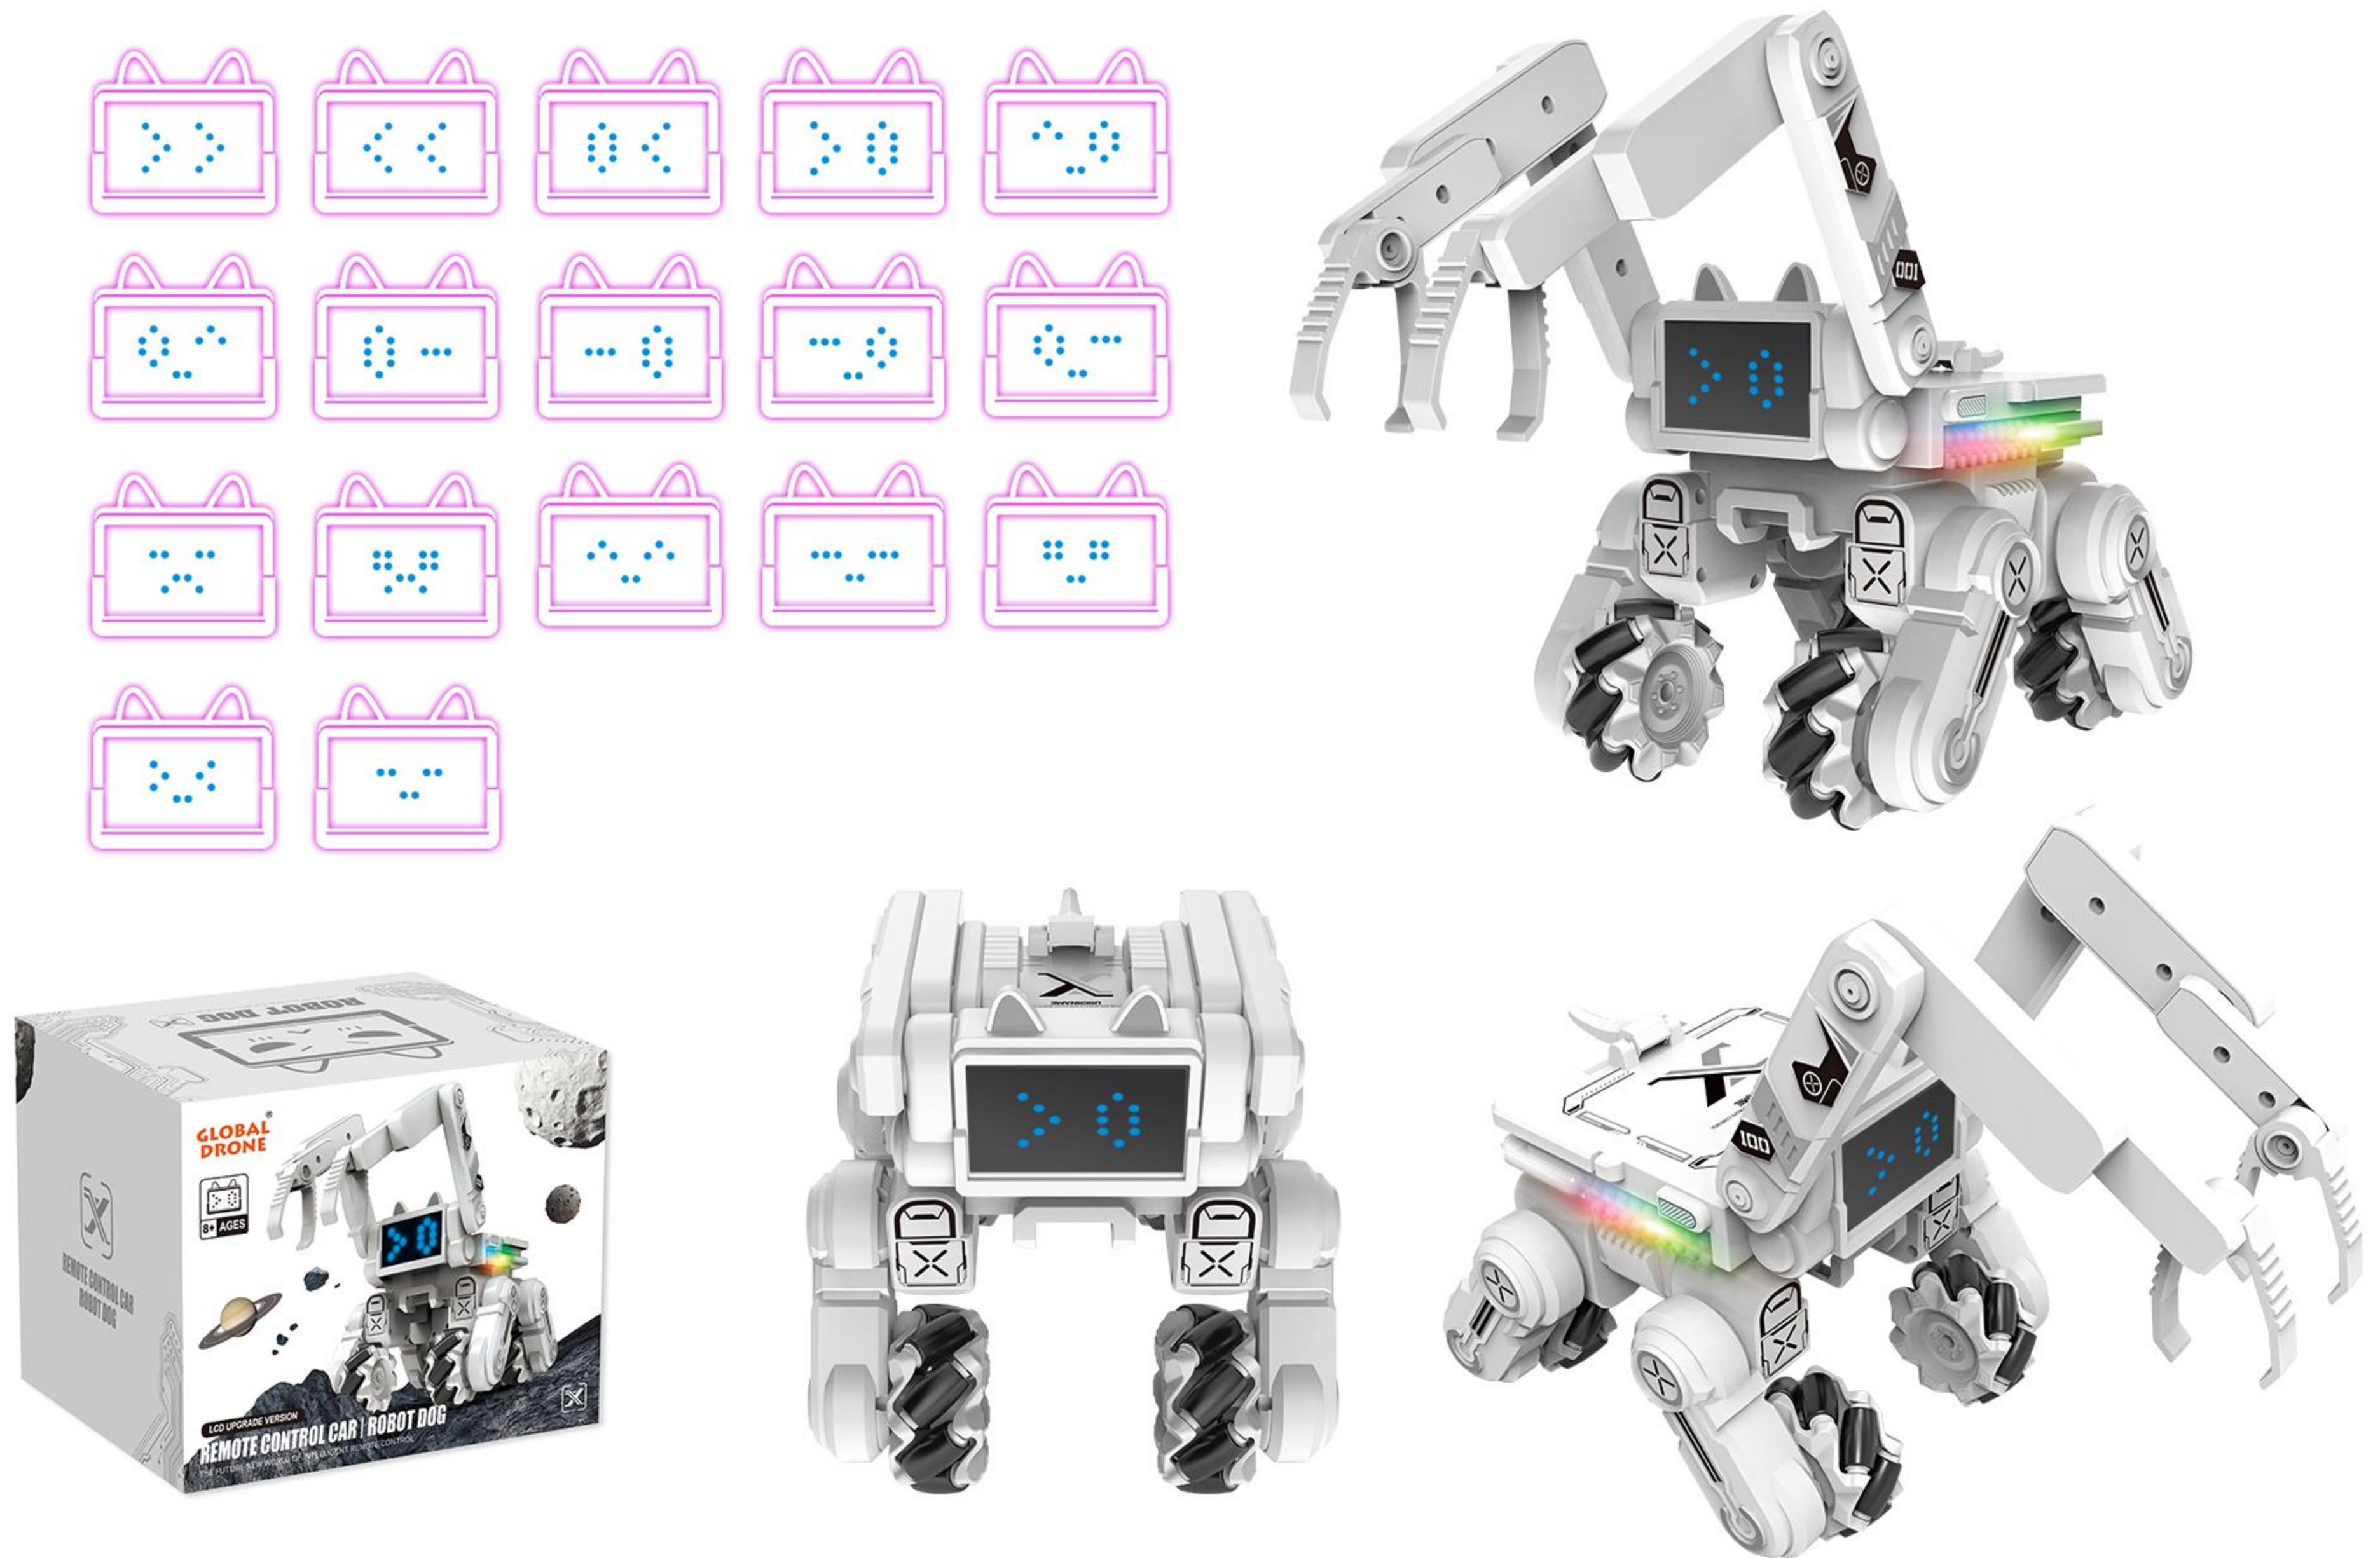

Double Side
Driving

Rolling Stunt

Item Number : GF3300

Item Name : GF3300-Remote Control Cool Colorful Light Rolling Stunt Car

PRODUCT PARAMETERS

Max Playing Time:	About 18 Mins
Max Control Distance:	About 100m (Without Interference nor Obstruction)
Battery for Car:	3.7V 500mAh Li-ion Battery
Car Charging time:	About 120 Mins
Battery for Transmitter:	2*AA Battery (Not Including)
Features:	Cool Light Effect, Modular Battery, Fashion Color, Dual Control, Gravity Control, Rotating Flowering Effect, Double Side Driving

Side Driving

Space Stories

Item Number : GF11636

Item Name : GF11636-Colorful Light Remote Control Space Robot Dog Stunt Car

PRODUCT PARAMETERS

Max Playing Time:	About 18 mins
Max Control Distance:	About 100m (Without Interference nor Obstruction)
Battery for Car:	3.7V 500mAh Li-ion Battery
Car Charging time:	About 120 minutes
Battery for Transmitter:	2*AA Battery (Not Including)
Features:	RGB Light, Side Driving, With Music, Story Mode

Colorful Light

Dynamic Emoji

Space Stories

Item Number : GF11637

Item Name : GF11637-Colorful Light Remote Control Emoji Space Robot Dog Stunt Car

PRODUCT PARAMETERS

Max Playing Time:	About 18 mins
Max Control Distance:	About 100m (Without Interference nor Obstruction)
Battery for Car:	3.7V 500mAh Li-ion Battery
Car Charging time:	About 120 minutes
Battery for Transmitter:	2*AA Battery (Not Including)
Features:	RGB Light, Side Driving, With Music, Story Mode, LCD Emoji

Unique Rocket
Style

RGB Light Effect

One Click Stand

Item Number : GF3400

Item Name : GF3400-Remote Control Lightful Spraying Mist Rocket Stunt Car

PRODUCT PARAMETERS

Max Playing Time:	About 18 Mins
Max Control Distance:	About 100m (Without Interference nor Obstruction)
Battery for Car:	3.7V 500mAh Li-ion Battery
Car Charging time:	About 120 Mins
Battery for Transmitter:	2*AAA Battery (Not Including)
Features:	RGB Light, One Click Stand, Spraying Mist