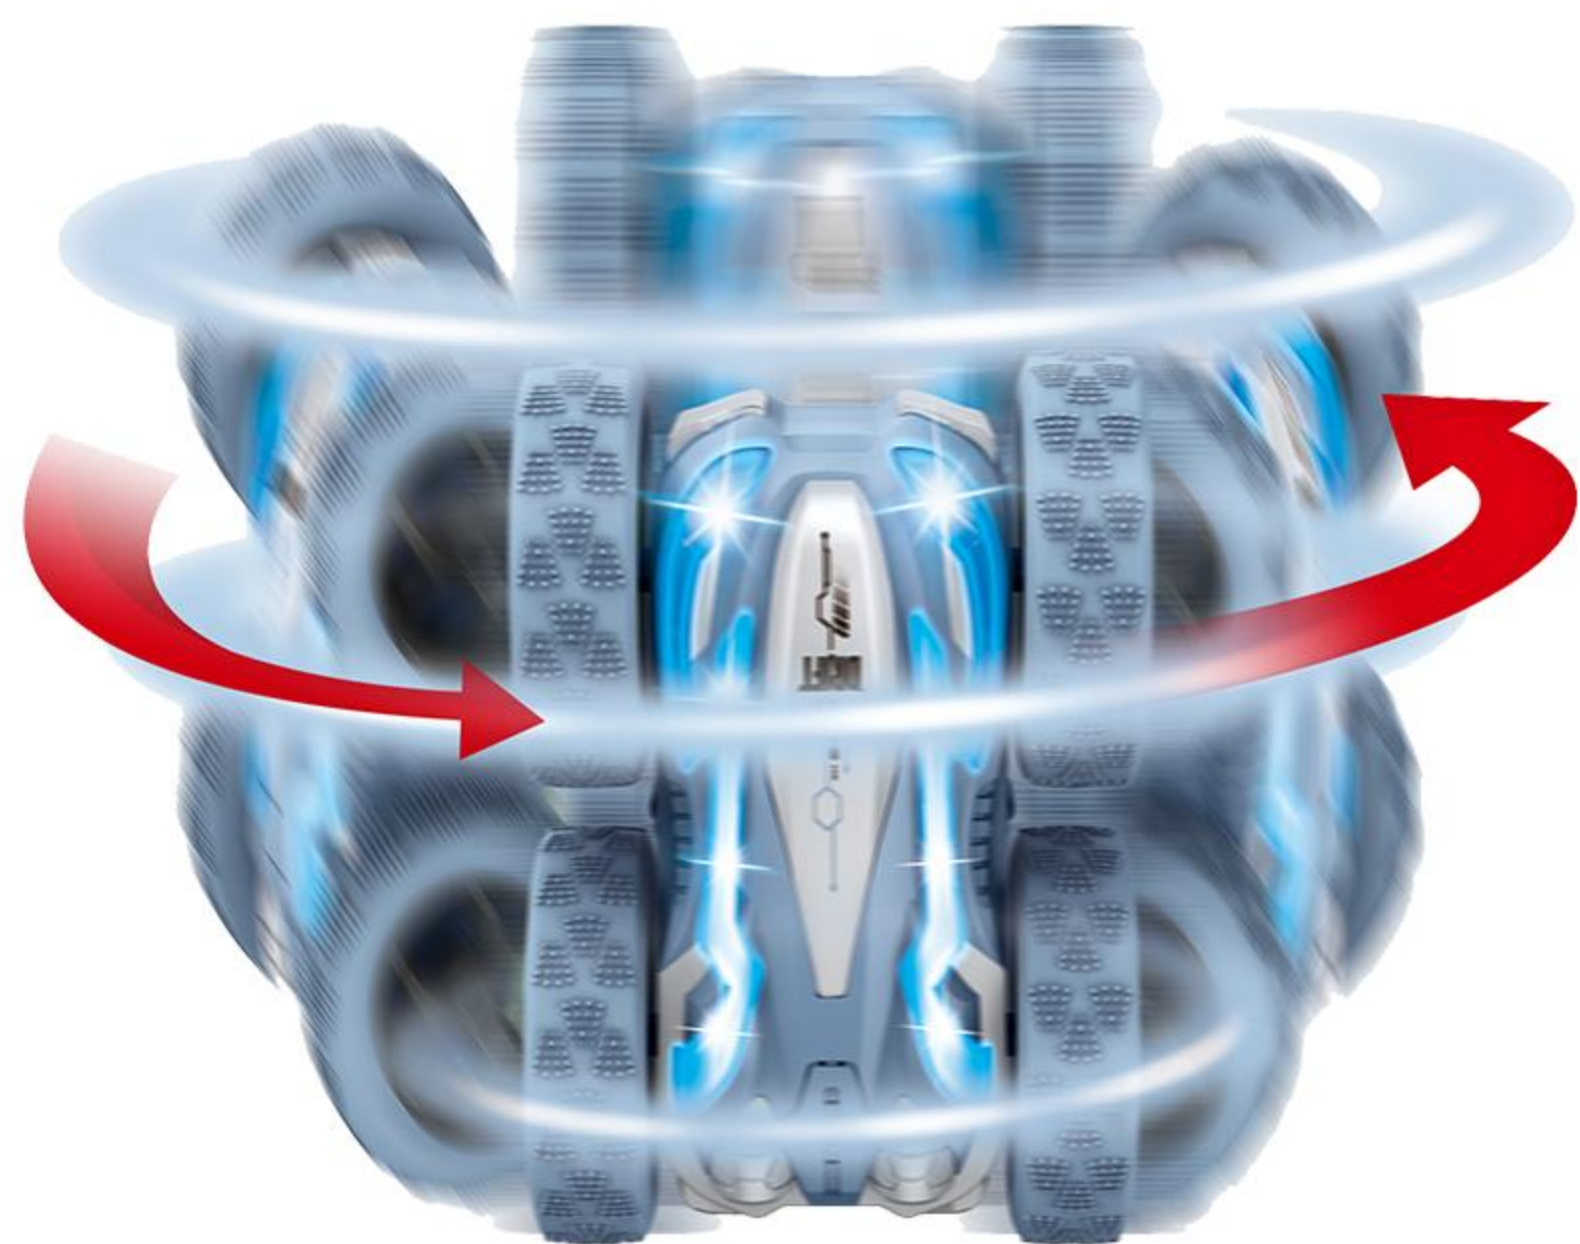

Item Number : GF3666

Item Name : GF3666-Stand-up RC Rolling Stunt Car

PRODUCT PARAMETERS

Max Playing Time:	About 18 Mins
Max Control Distance:	About 100m (Without Interference nor Obstruction)
Battery for Car:	3.7V 500mAh Li-ion Battery
Car Charging time:	About 120 Mins
Battery for Transmitter:	2*AA Battery (Not Including)
Features:	Double Side Driving, Side Driving, With Light

PACKGING INFORMATION

Product Size:	16 x 13.5 x 7 cm
Package:	Window Box
Package Size:	33 x 9.5 x 20 cm
PCS/CTN:	24 Units per Carton
Carton Dimension:	79 x 34.5 x 62 cm
G.W./N.W.:	16.5 / 14.5 kg