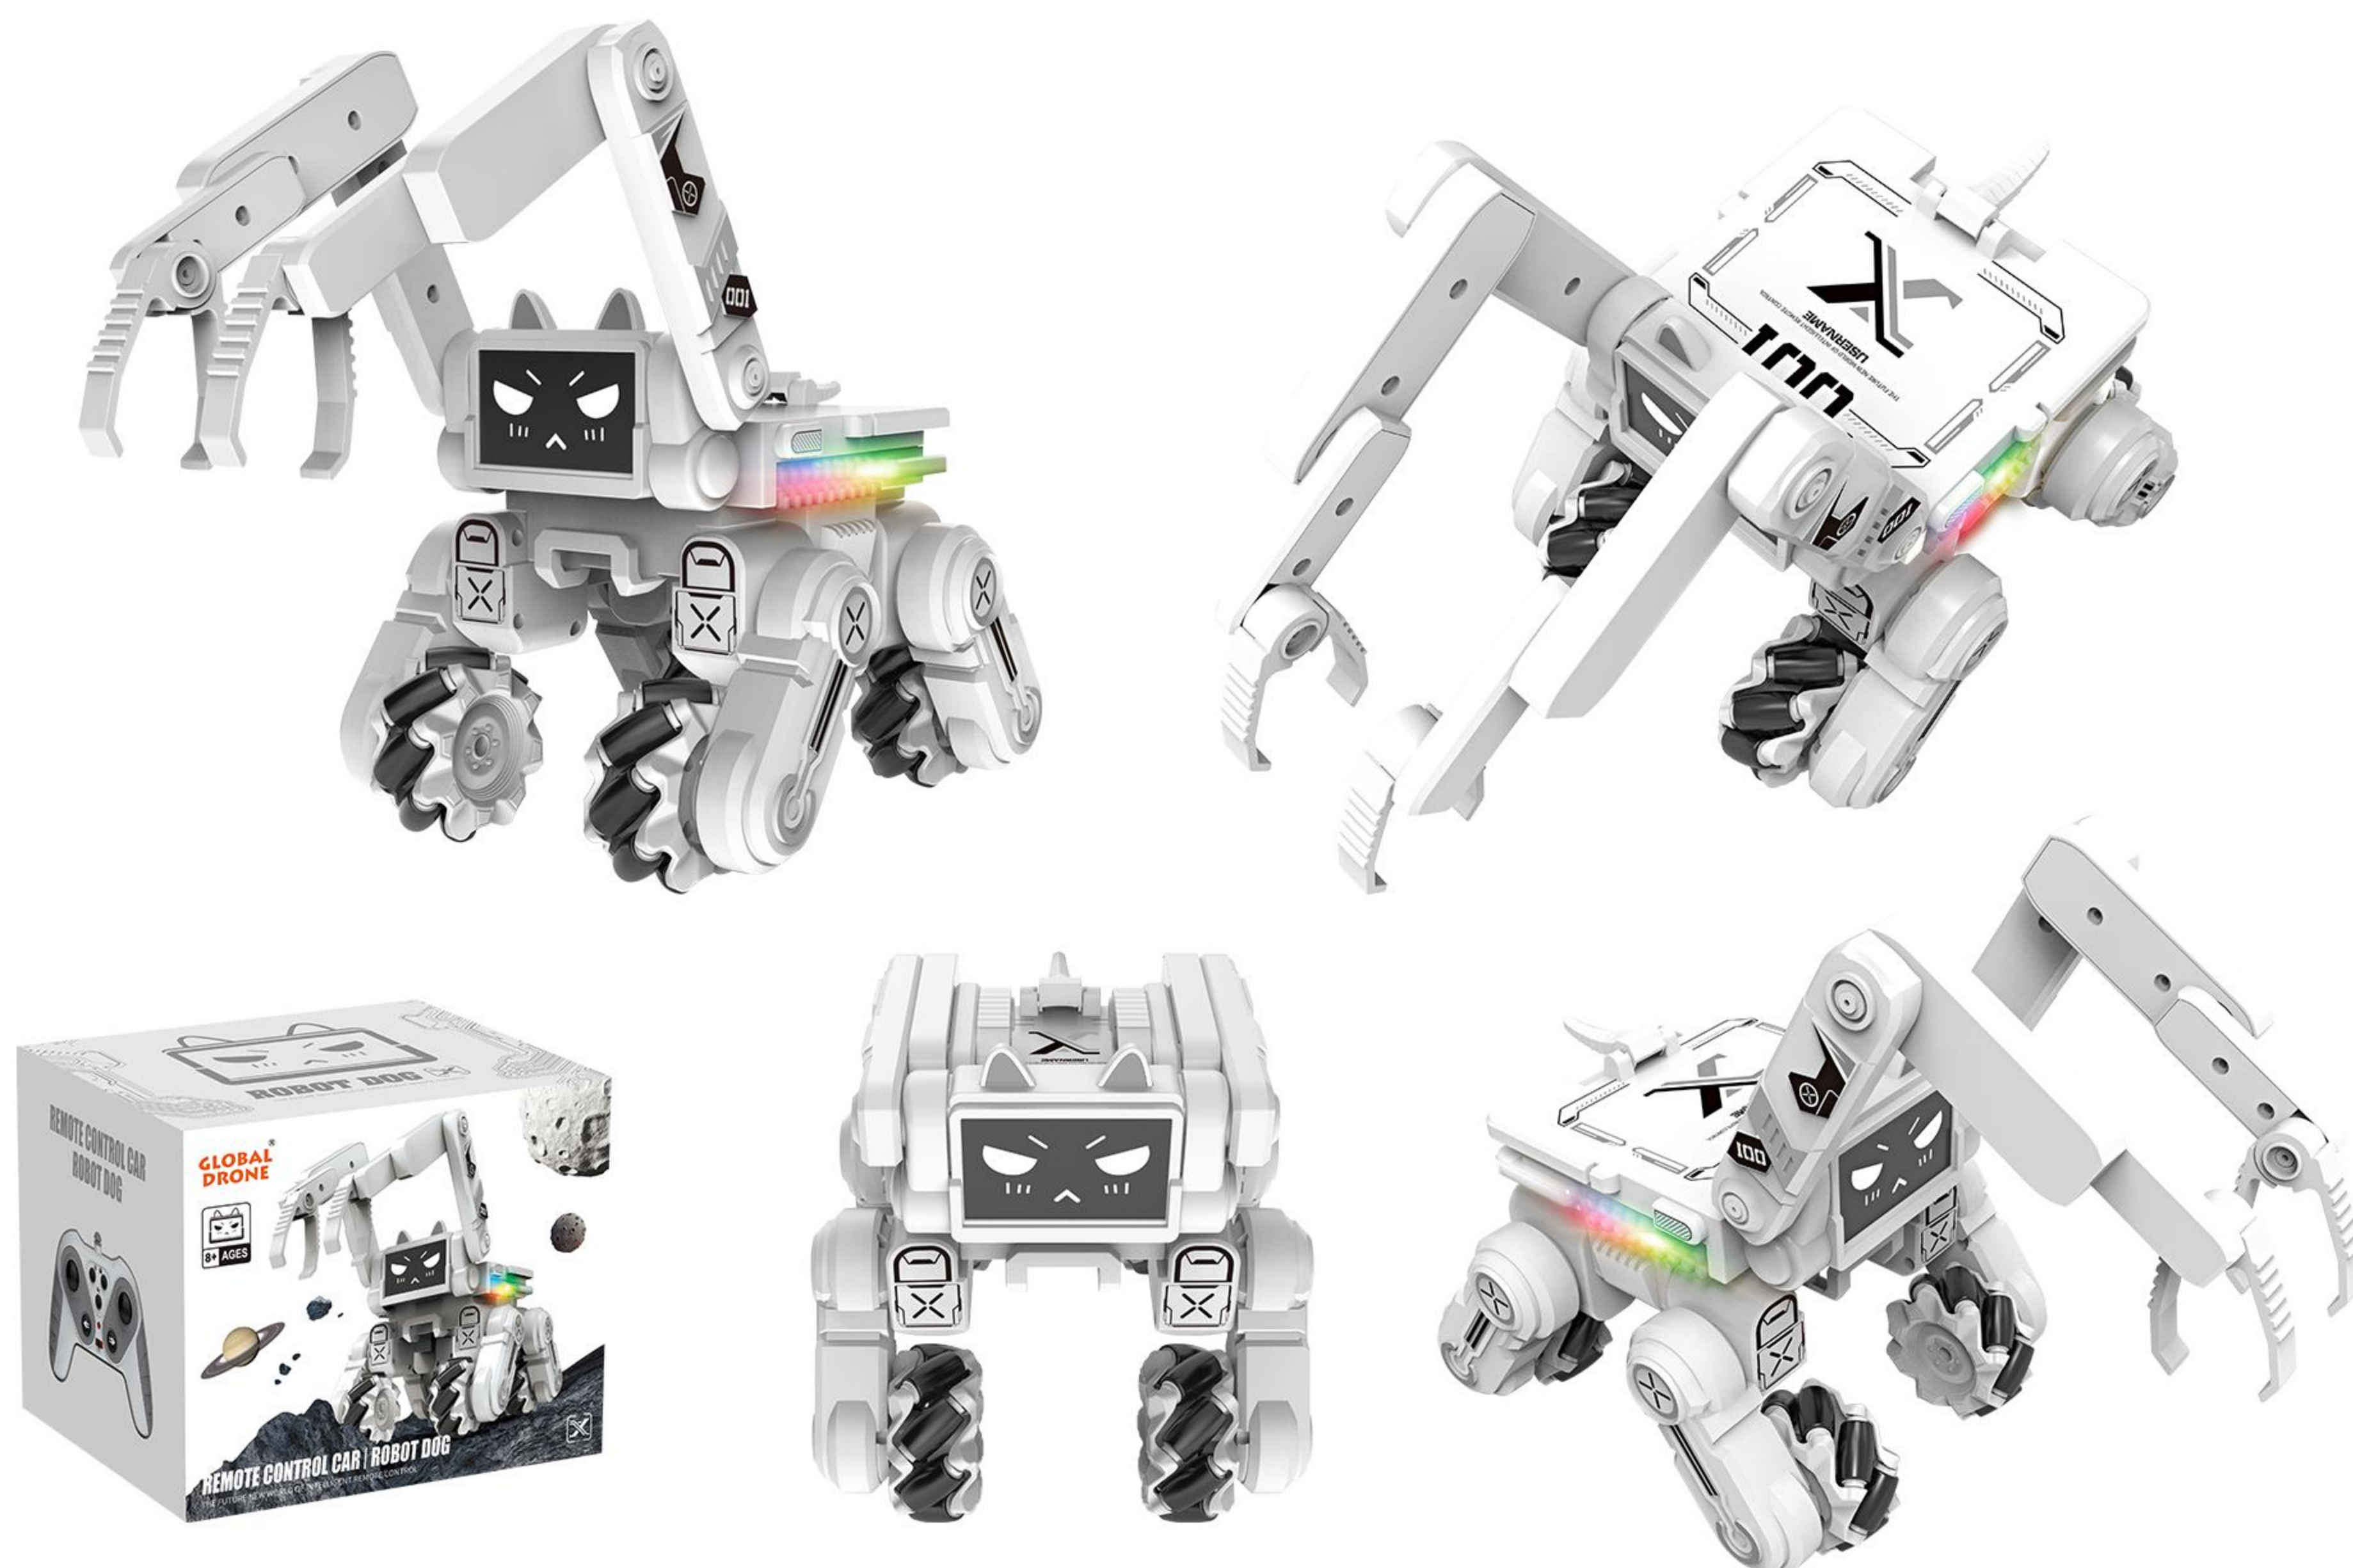

Double Side
Driving

Rolling Stunt

Item Number : GF3300

Item Name : GF3300-Remote Control Cool Colorful Light Rolling Stunt Car

PRODUCT PARAMETERS

Max Playing Time:	About 18 Mins
Max Control Distance:	About 100m (Without Interference nor Obstruction)
Battery for Car:	3.7V 500mAh Li-ion Battery
Car Charging time:	About 120 Mins
Battery for Transmitter:	2*AA Battery (Not Including)
Features:	Cool Light Effect, Modular Battery, Fashion Color, Dual Control, Gravity Control, Rotating Flowering Effect, Double Side Driving

Side Driving

Space Stories

Item Number : GF11636

Item Name : GF11636-Colorful Light Remote Control Space Robot Dog Stunt Car

PRODUCT PARAMETERS

Max Playing Time:	About 18 mins
Max Control Distance:	About 100m (Without Interference nor Obstruction)
Battery for Car:	3.7V 500mAh Li-ion Battery
Car Charging time:	About 120 minutes
Battery for Transmitter:	2*AA Battery (Not Including)
Features:	RGB Light, Side Driving, With Music, Story Mode