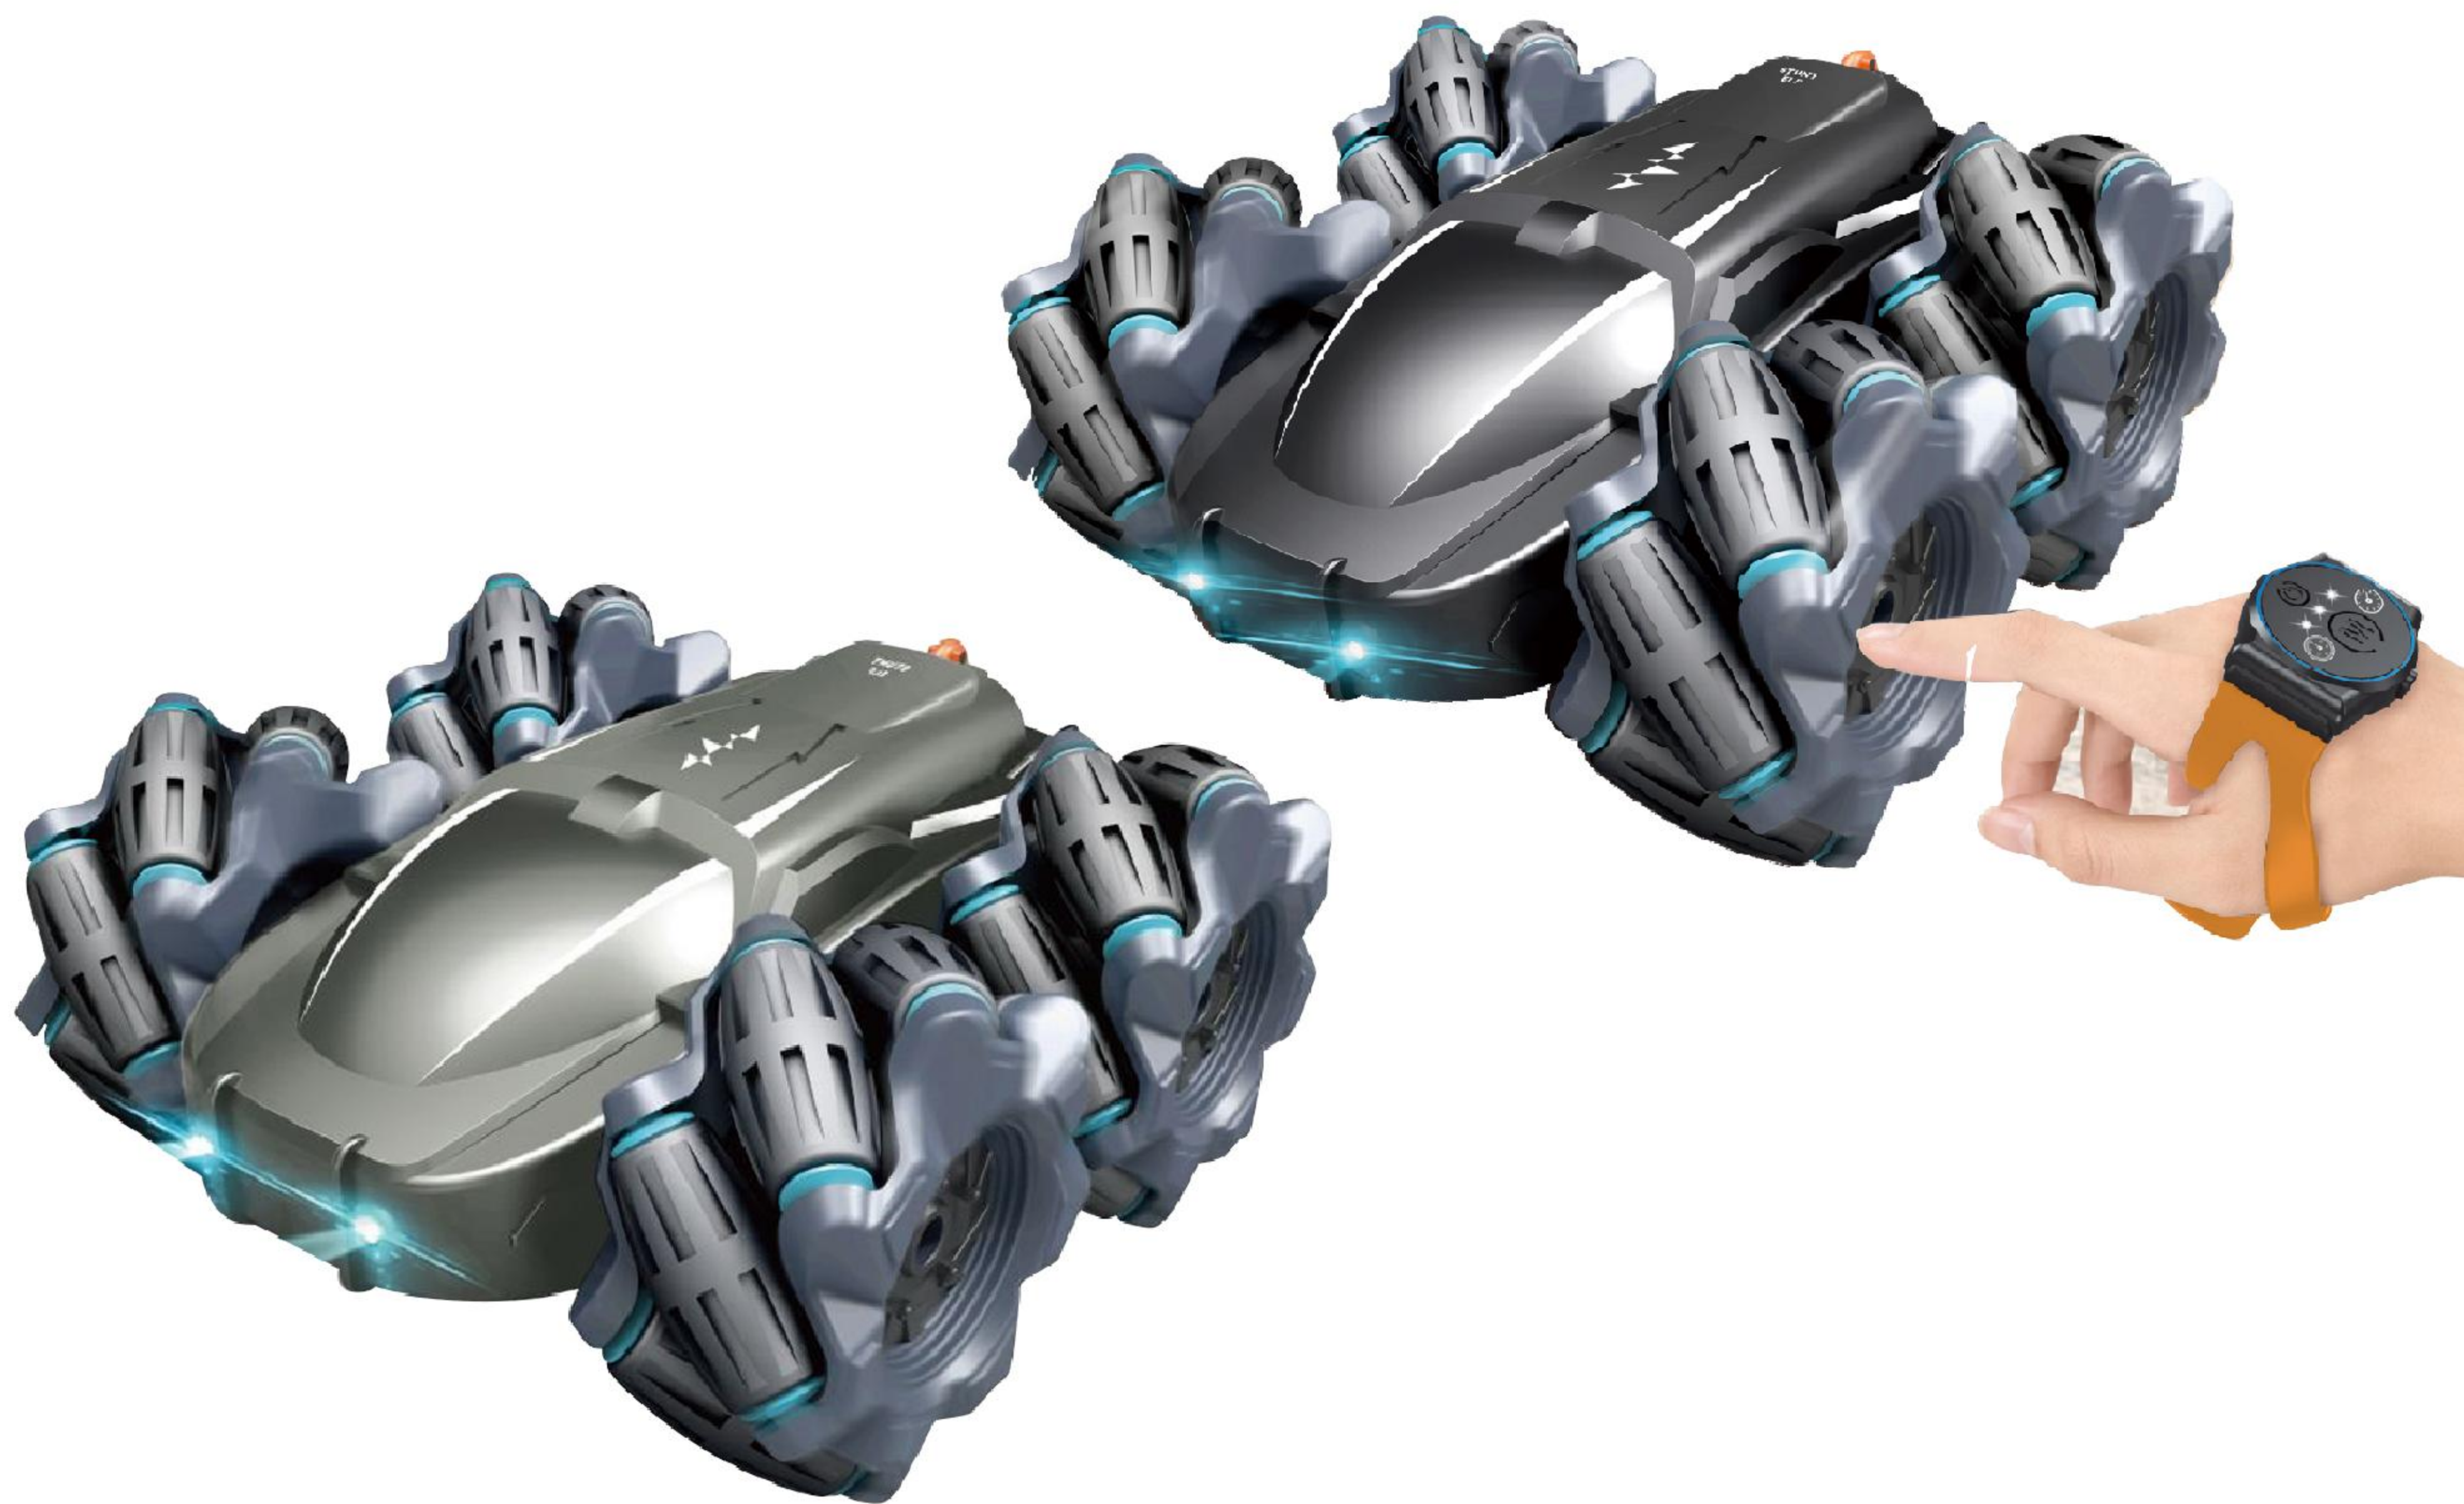

Item Number : GF3555-1

Item Name : GF3555-1-RC Drift Stunt Car Dual Control Version

PRODUCT PARAMETERS

Max Playing Time:	About 18 Mins
Max Control Distance:	About 100m (Without Interference nor Obstruction)
Battery for Car:	3.7V 500mAh Li-ion Battery
Car Charging time:	About 120 Mins
Battery for Transmitter:	2*AA Battery (Not Including)
Features:	Dual Control, Gravity Control, Double Side Driving, Side Driving, With Light

PACKGING INFORMATION

Product Size:	16 x 15 x 7.5 cm
Package:	Window Box
Package Size:	40 x 9.7 x 23 cm
PCS/CTN:	24 Units per Carton
Carton Dimension:	83 x 42 x 71 cm
G.W./N.W.:	20.5 / 18.5kg