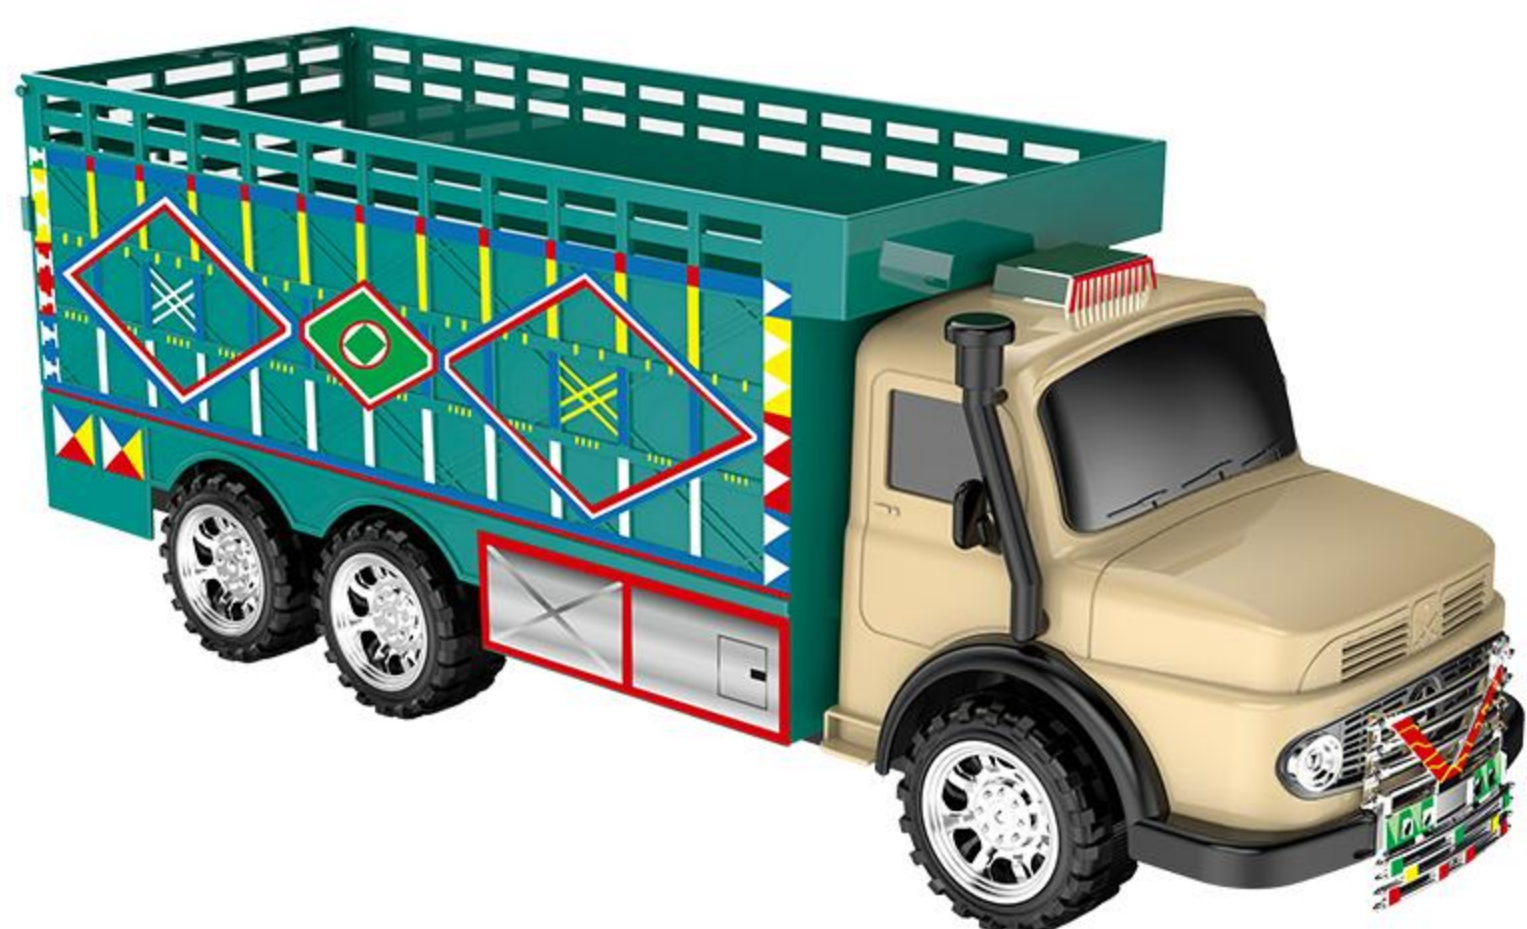

Item Number : QX3688-58+QX3688-59

Item Name : Funhood RC Truck with battery 30 mins with Light

QX3688-58