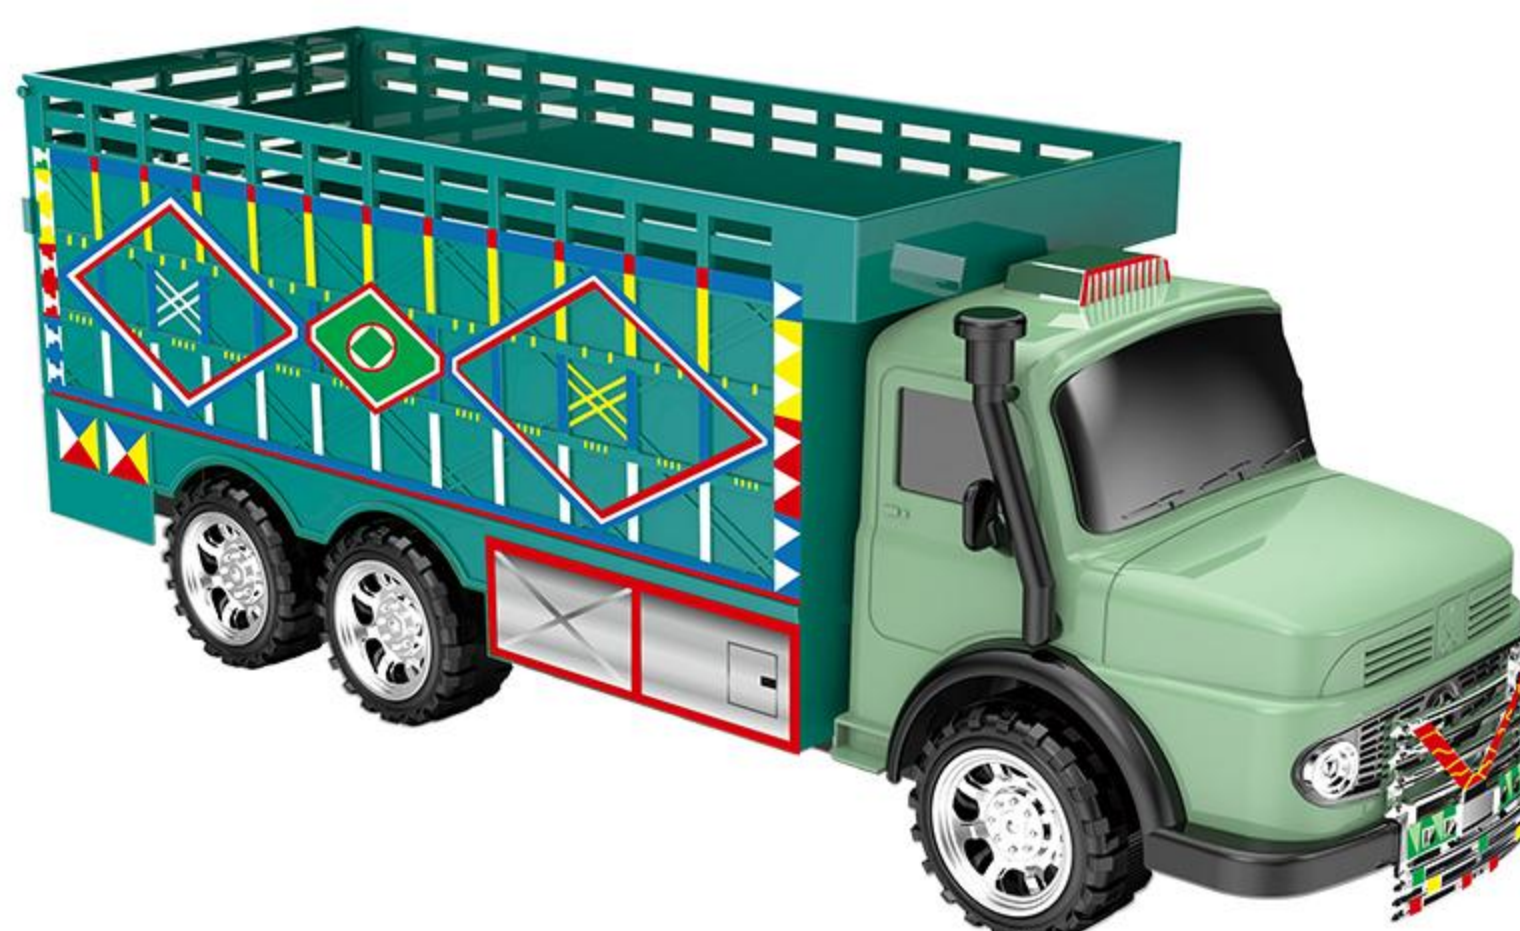

Item Number : QX3688-58+QX3688-59

Item Name : Funhood RC Truck with battery 30 mins with Light

QX3688-58